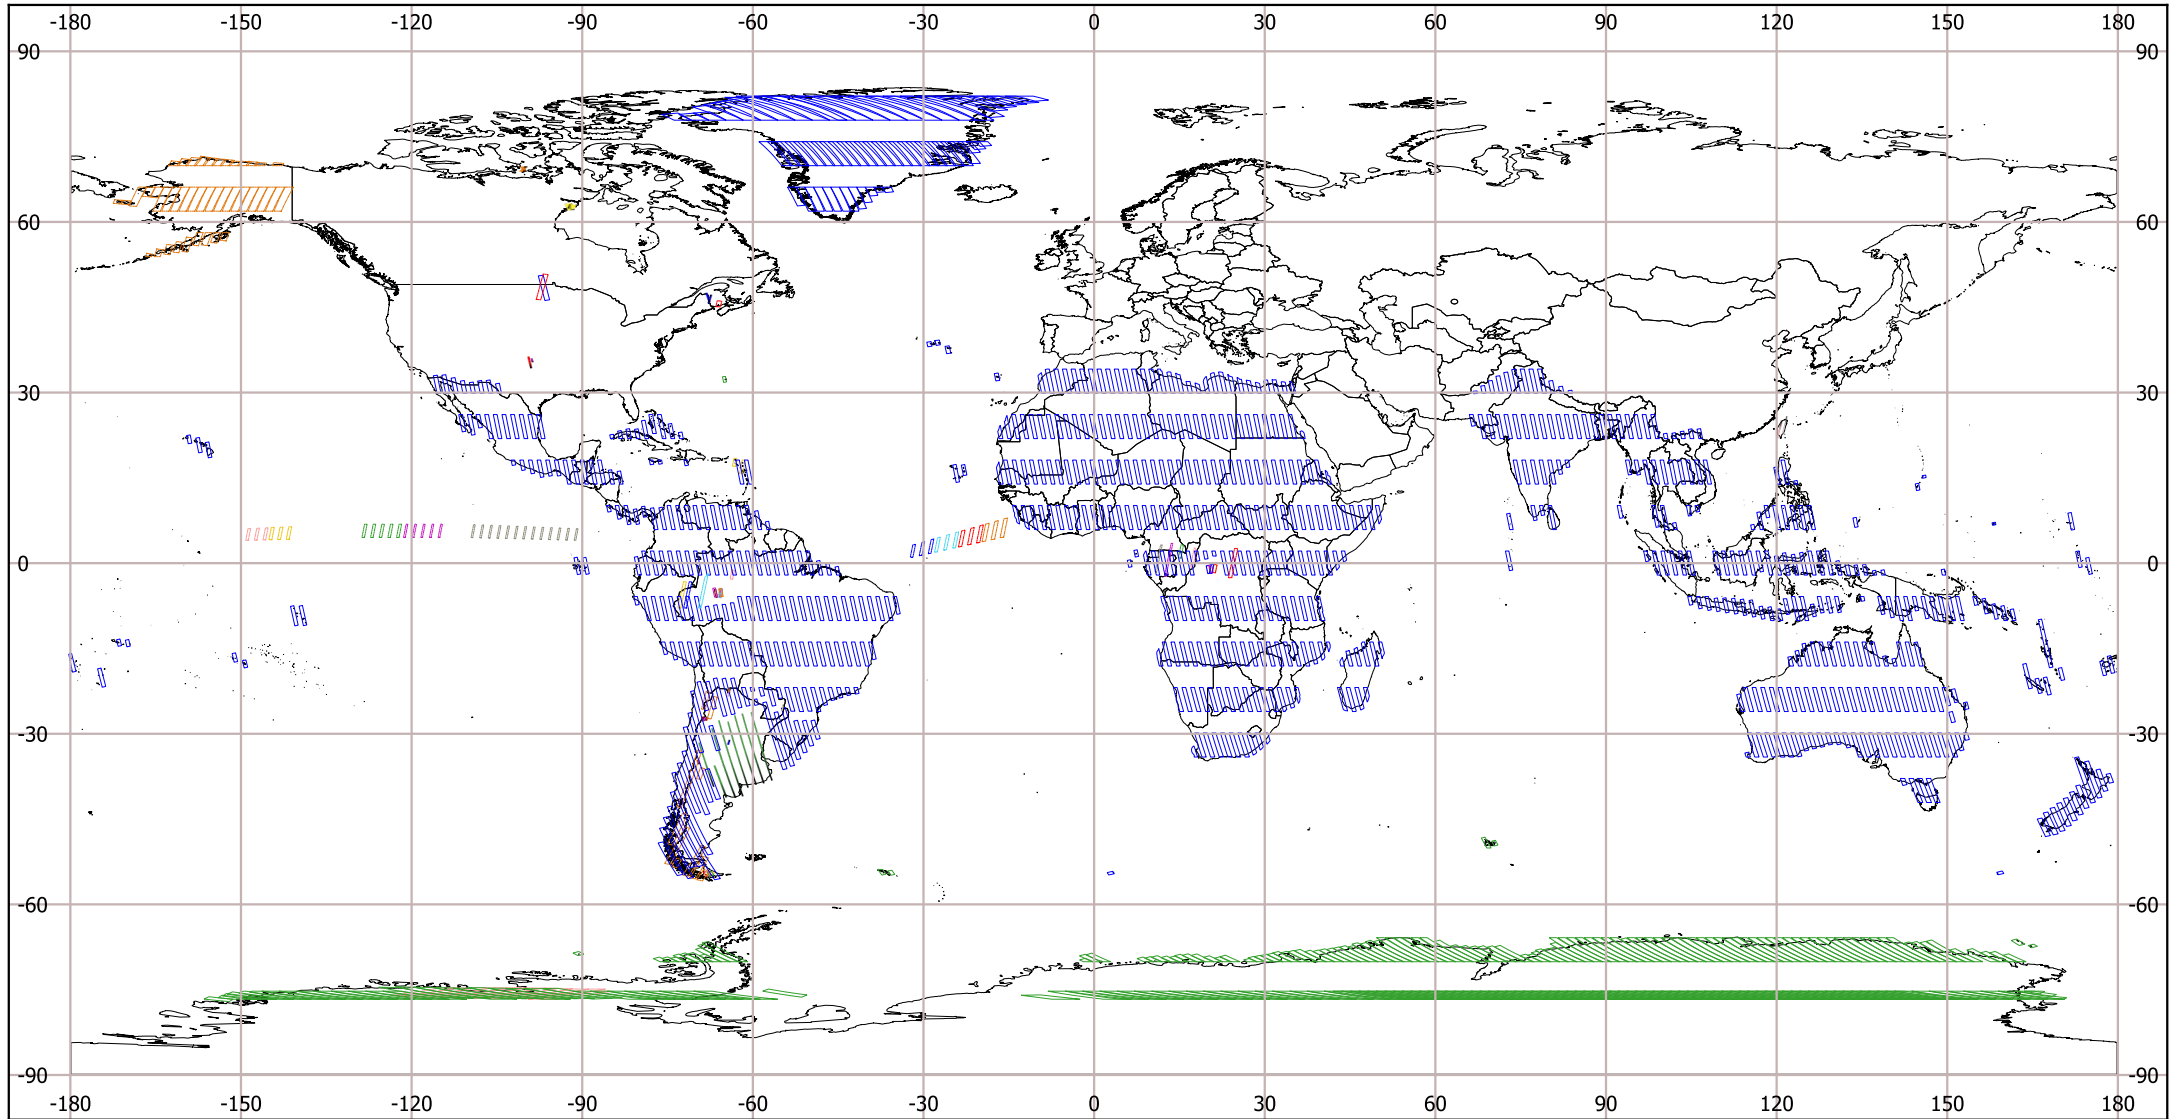

SAOCOM 1A IMAS CYCLE 03 STRIPMAP

(Feb 02 - Feb 17 2024)

Acquisition modes

S1DP_ASC	S2DP_DES	S3DP_DES	S4QP_DES	S6DP_DES	S7QP_DES
S1DP_DES	S2QP_ASC	S3QP_DES	S5DP_ASC	S6QP_ASC	S8DP_DES
S1QP_ASC	S2QP_DES	S4DP_ASC	S5DP_DES	S6QP_DES	S9DP_ASC
S1QP_DES	S3SP_ASC	S4DP_DES	S5QP_ASC	S7DP_ASC	S9DP_DES
S2DP_ASC	S3SP_DES	S4QP_ASC	S6DP_ASC	S7DP_DES	S10QP_DES

Abbreviations

S Stripmap	DES Descending
TN Topsar Narrow	SP Single Polarization
TW Topsar Wide	DP Dual Polarization
ASC Ascending	QP Quad Polarization

Coordinate Reference System WGS 84 - EPSG 4326

Países del mundo
"Capa descargada de <http://tapiquen-sig.jimdo.com>. Carlos Efraín Porto Tapiquén. Orogénesis Soluciones Geográficas. Porlamar, Venezuela, 2015."